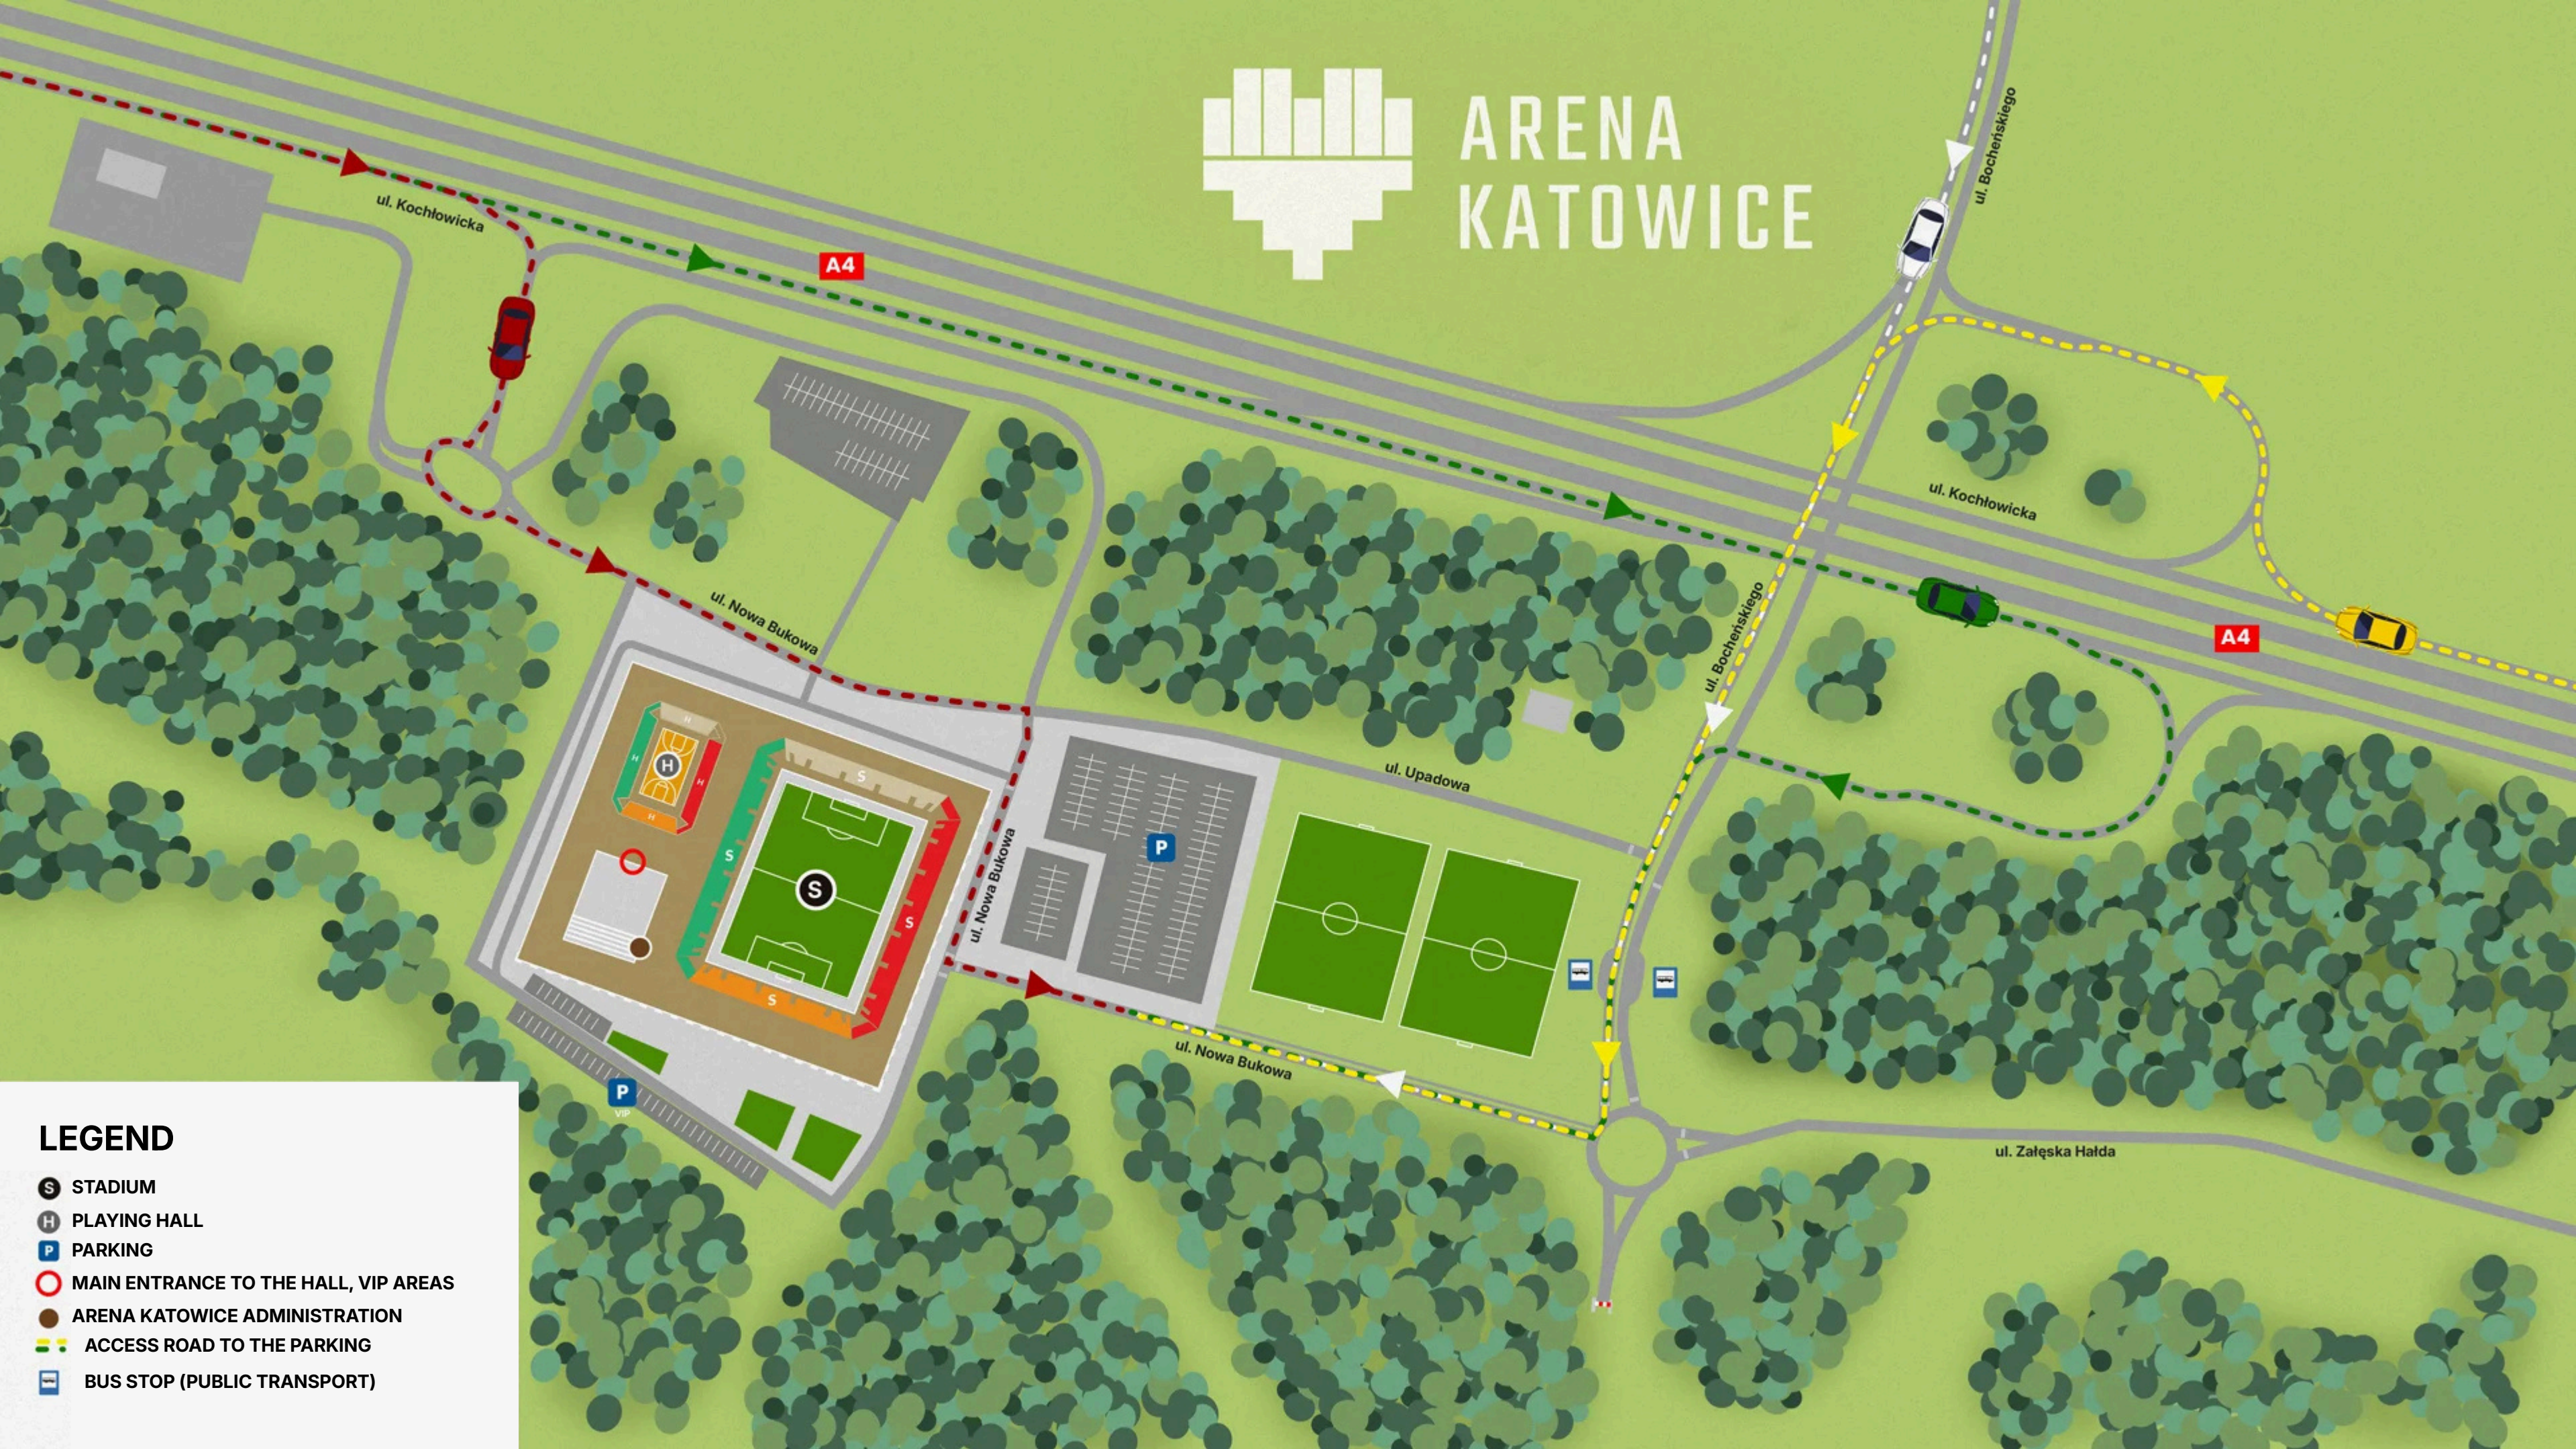

ARENA KATOWICE

LEGEND

- STADIUM
- PLAYING HALL
- PARKING
- MAIN ENTRANCE TO THE HALL, VIP AREAS
- ARENA KATOWICE ADMINISTRATION
- ACCESS ROAD TO THE PARKING
- BUS STOP (PUBLIC TRANSPORT)